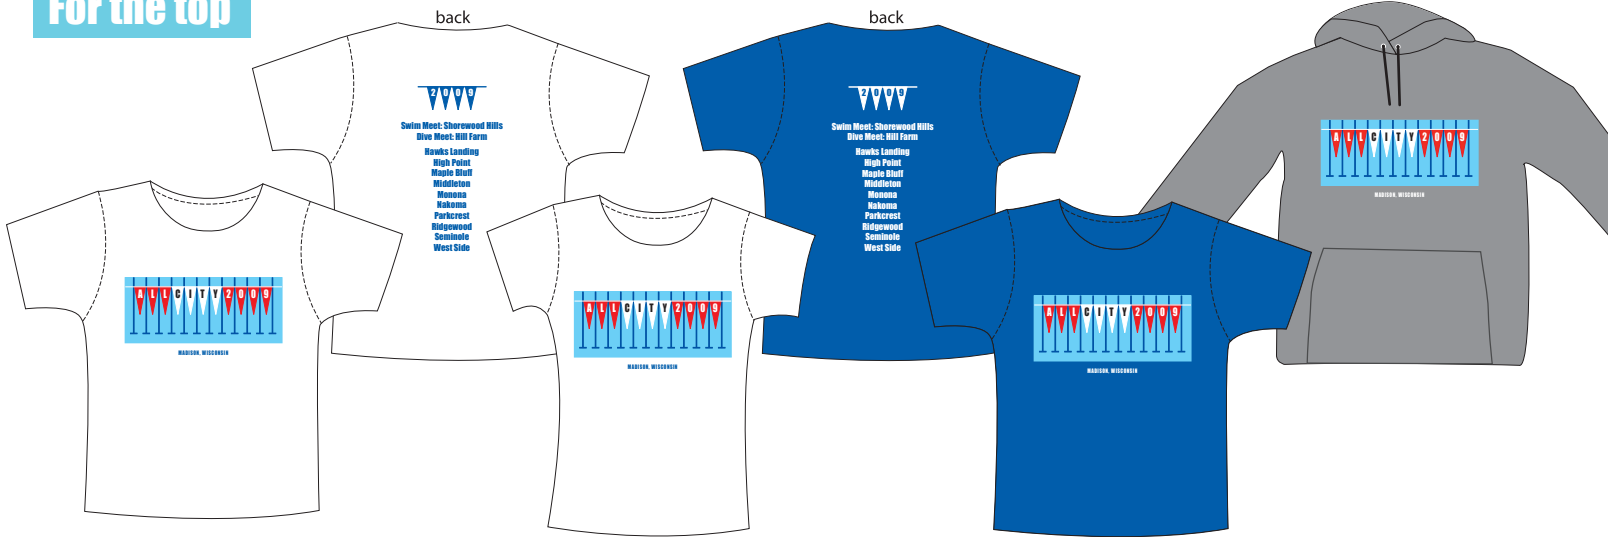

For the top

White T-shirts

Youth sizes: S, M, L
 Adult sizes: S, M, L, XL
 \$14.00

Women's Cut White T-shirts

Adult sizes: S, M, L, XL
 \$14.00

Royal Blue T-shirts

Youth sizes: S, M, L
 Adult sizes: S, M, L, XL
 \$14.00

Grey Hoodies

Youth sizes: S, M, L
 Adult sizes: S, M, L
 \$30.00

For the bottom

Black Mesh Shorts

Youth sizes: S, M, L
 Adult sizes: S, M, L
 \$20.00

Blue & White Plaid Flannels

Youth sizes only: S, M, L
 \$24.00

Blackwatch Plaid Flannels

Youth sizes: S, M, L
 Adult sizes: S, M, L
 \$24.00

Pink Plaid Bitty Boxers

Adult sizes only: S, M, L
 \$18.00

For the tippy top

Pigment Dyed Charcoal Baseball Cap

One size
 \$20.00

Adult Sizes

Item	Color	Small Qty	Medium Qty	Large Qty	XL Qty	Total # of items	Unit Price	Subtotal
Short Sleeve T-Shirts	White						\$14.00	
Short Sleeve T-Shirts	Royal Blue						\$14.00	
Short Sleeve T-Shirts	Womens' Cut White						\$14.00	
Long Sleeve Hooded Sweatshirt	Sport Grey						\$30.00	
Flannel Pants Adult	Blackwatch plaid				NA		\$24.00	
Flannel Bitty Boxers	Pink plaid				NA		\$18.00	
Mesh Shorts Adult	Black				NA		\$20.00	
Section total								